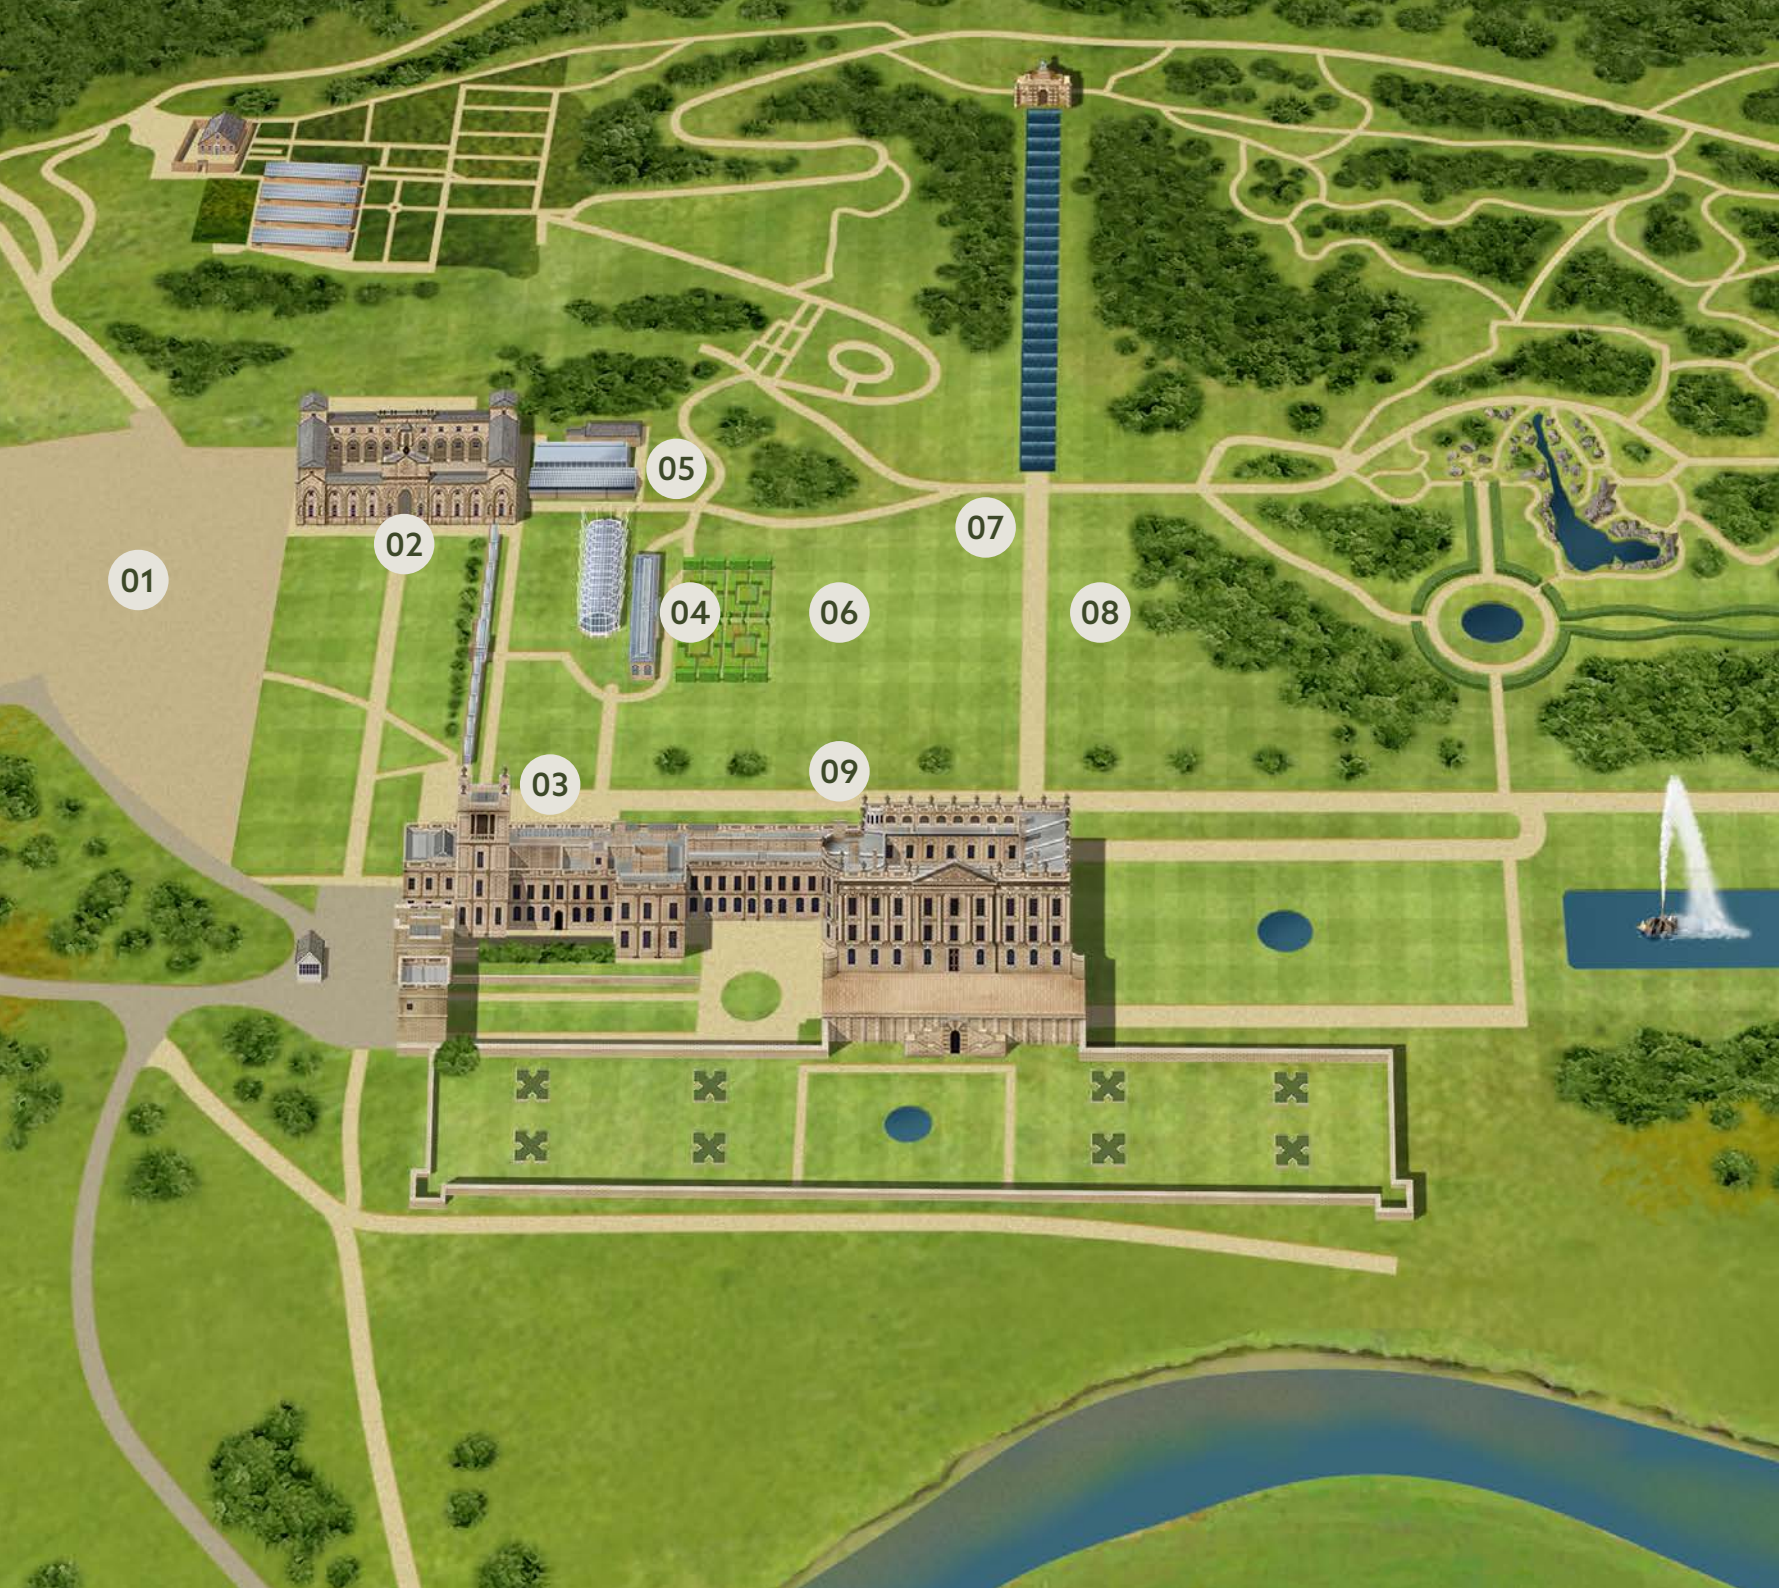

GARDEN & PLANT FAIR

- 01. Car Park
- 02. Carriage House Café & Cavendish Restaurant
- 03. Toilets & Baby Changing
- 04. Duke's Glasshouse Brunch
Floral Crown Making
- 05. The Old Potting Shed (TOPS)
- 06. Martin Fish Talks Marquee
- 07. Stretch Tent Picnic Area
- 08. Trader's Gazebos
- 09. Trader's Gazebos

CHATSWORTH