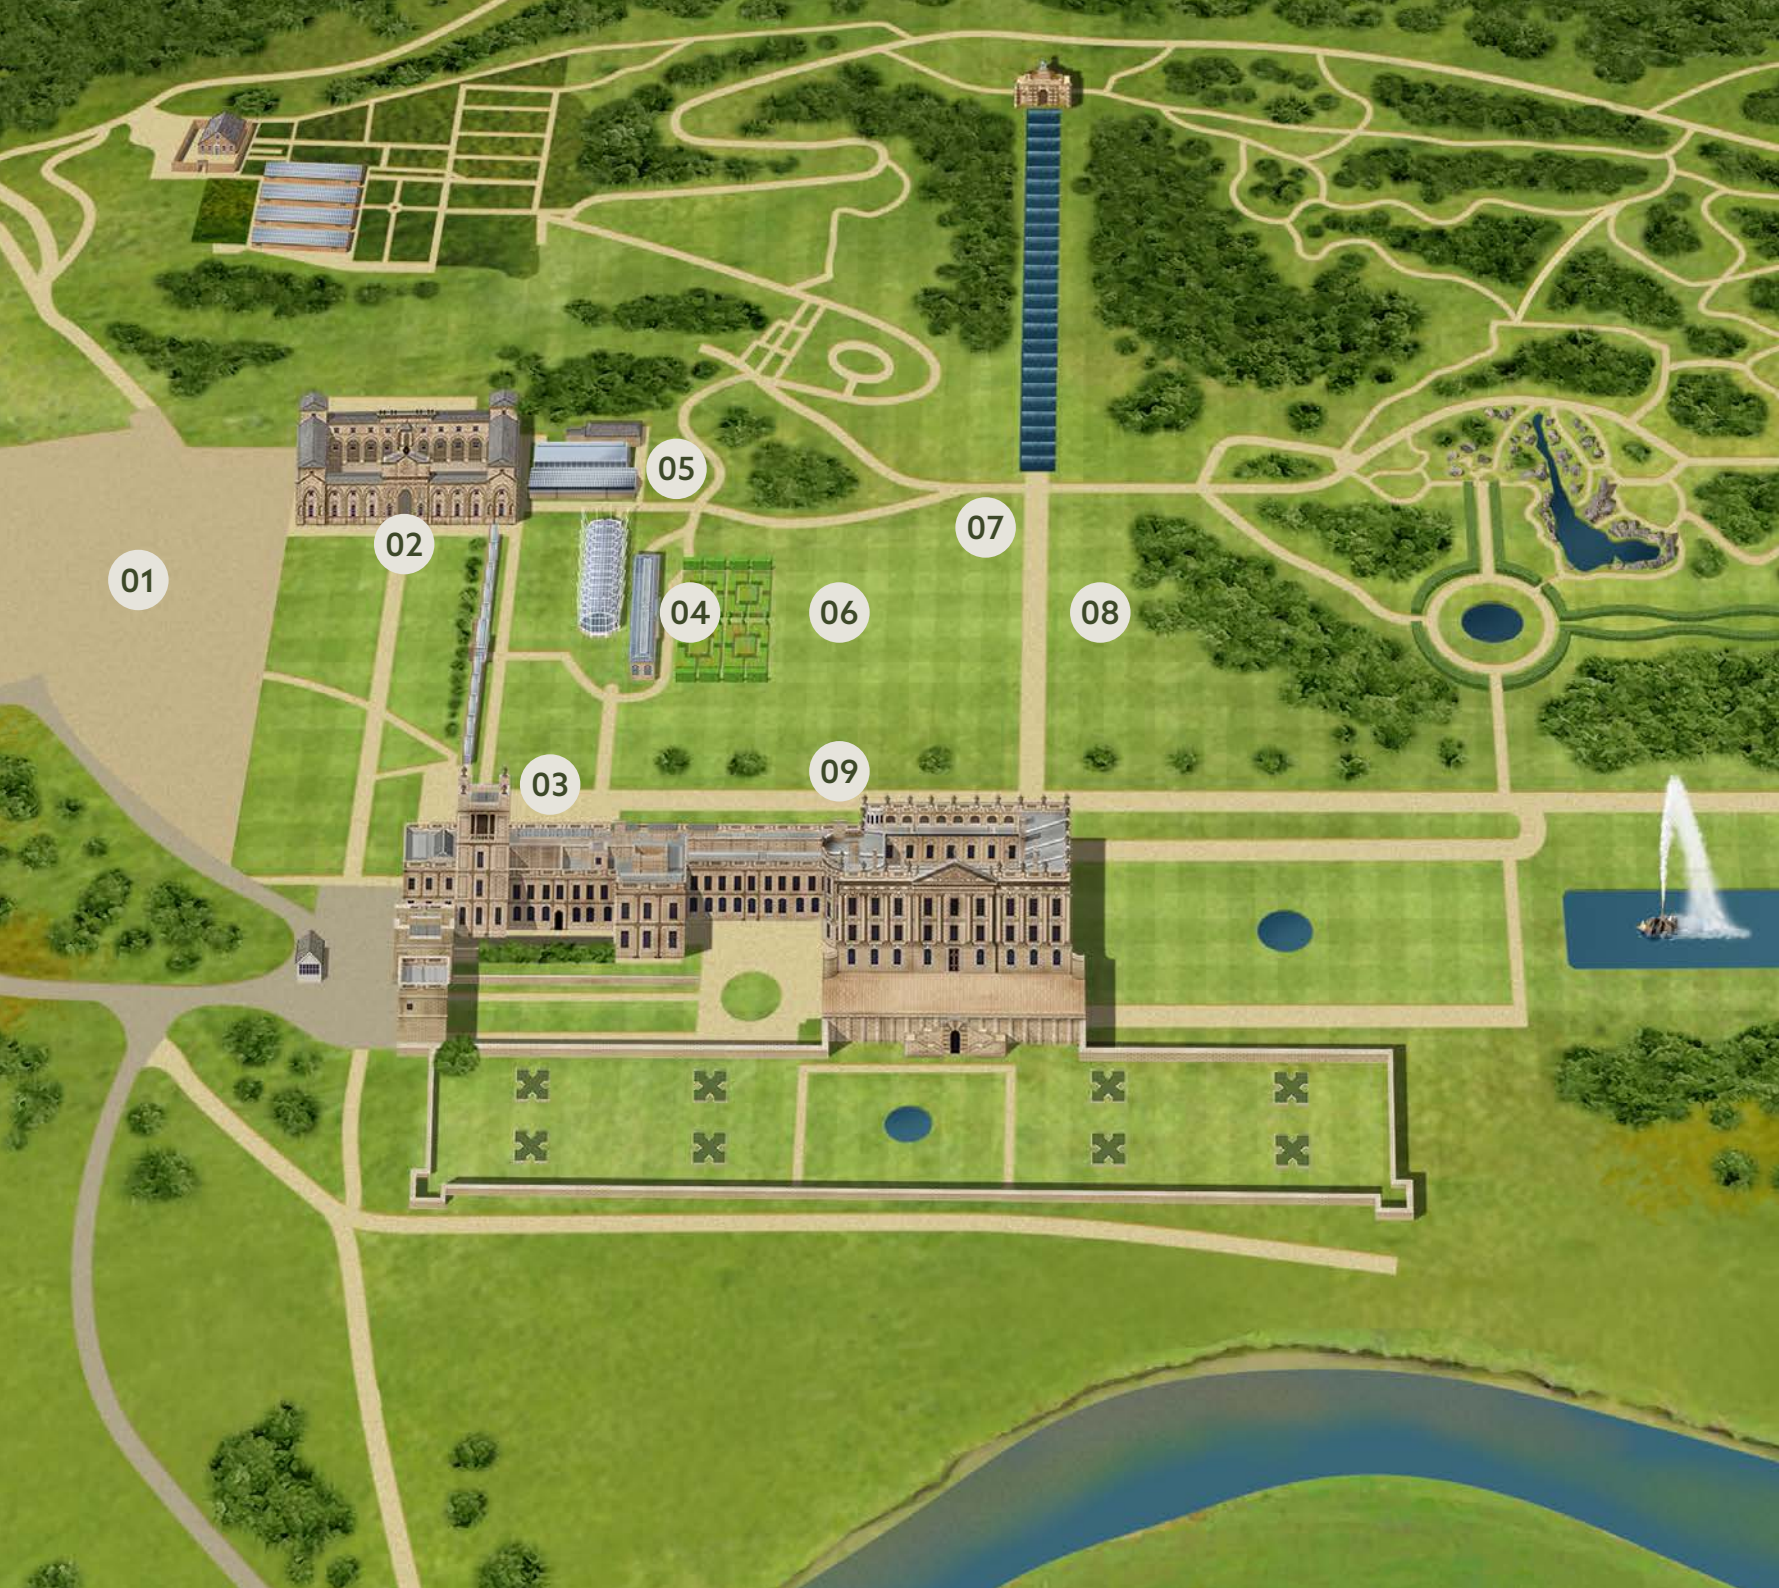

GARDEN & PLANT FAIR

1. Car Park
2. Carriage House Café & Cavendish Restaurant
3. Toilets & Baby Changing
4. Duke's Glasshouse Brunch
Floral Crown Making
5. The Old Potting Shed (TOPS)
6. Martin Fish Potting Shed
7. Stretch Tent Picnic Area
8. Trader's Gazebos
9. Trader's Gazebos

CHATSWORTH